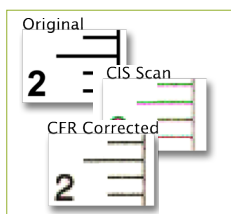

1 Scanning speeds depend on document width and computer configuration. Contex recommends Intel Core Duo, Core 2 Duo, or better processors, 2GB RAM, Hi-speed USB2.
Speed tests performed using Nextimage software, PC with Intel Core i5-2500 Quad processor, 8GB RAM, Hi-speed USB2, 7200rpm HDD, Windows 7 64-bit Ultimate.
2 Upgradable to 1200 dpi. This will also upgrade maximum resolution to 9600 dpi.
3 Signal Intensity Matching (SIGMA) is a Contex Patent. Sensor heating during a scan can cause inhomogeneous images. Thanks to Contex innovative thinking Contex SD 3600 series scanners will minimize sensor differences LIVE during a scan.

4 Color Fringe Removal (CFR) is a Contex Patent. Color Fringing is a natural consequence of CIS technology sequentially flashing R-G-B. Thanks to Contex innovative thinking CFR will remove this problem with advanced filter technology.
5 Contex applications creates industry standard raster file formats that can be used in any CAD or GIS application.
6 Requires optional Nextimage software.
All trademarks remain the property of their respective holders, and are used only to directly describe the product being provided. Their use in no way indicates any relationship between Contex A/S and the holders of the said trademarks.

An SD 3600 scanner is **ideal** for scanning technical documents and **convenient** to have in your office

Excellent lines with Contex CFR (Color Fringe Removal)